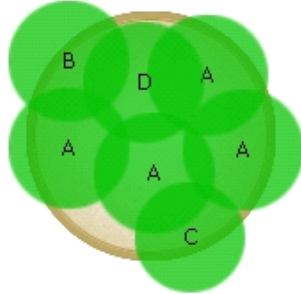

Simply Beautiful®

Long-lasting color. Simple to choose. Simple to use.

#61

Warm Season

Big bold size. All plants work together in this combo. Home gardeners will like the complementary colors of coral and purple.

14 in. (35 cm)

1 Dazzler™ Coral Impatiens

[more...](#)

2 Magilla™ Purple Perilla

[more...](#)

3 Nico Plectranthus

[more...](#)

4 Purple Heart Setcreasea