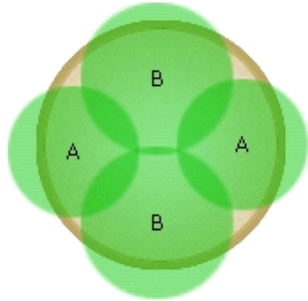

# Simply Beautiful®

Long-lasting color. Simple to choose. Simple to use.

#63

Warm Season

Simple to construct! Blooms all summer.

14 in. (35 cm)

1 Blutopia Bacopa

[more...](#)

2 Swirl Pink Impatiens

[more...](#)