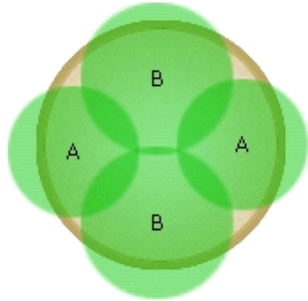

Simply Beautiful®

Long-lasting color. Simple to choose. Simple to use.

#63

Warm Season

Simple to construct! Blooms all summer.

14 in. (35 cm)

1 Blutopia Bacopa

[more...](#)

2 Swirl Pink Impatiens

[more...](#)