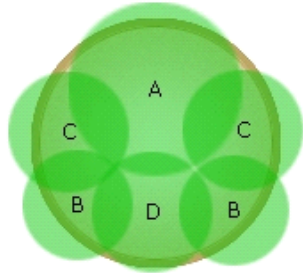

# Simply Beautiful®

Long-lasting color. Simple to choose. Simple to use.

#64

Warm Season

The silver color of the Dichondra trails and plays off the hues in metallic Gryphon. The orange New Guinea plays off the stem and leaf under-sides of Gryphon, too. Adding white inputs makes all the colors come alive.

16 in. (40 cm)

1 Lime Vein Begonia

[more...](#)

2 Silver Falls Dichondra

[more...](#)

3 Celebration Orange  
New Guinea Impatiens

[more...](#)

4 Celebrette Frost New  
Guinea Impatiens