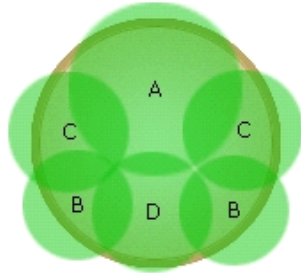

# Simply Beautiful®

Long-lasting color. Simple to choose. Simple to use.

#64

Warm Season

The silver color of the Dichondra trails and plays off the hues in metallic Gryphon. The orange New Guinea plays off the stem and leaf under-sides of Gryphon, too. Adding white inputs makes all the colors come alive.

16 in. (40 cm)

1 Lime Vein Begonia

[more...](#)

2 Silver Falls Dichondra

[more...](#)

3 Celebration Orange  
New Guinea Impatiens

[more...](#)

4 Celebrette Frost New  
Guinea Impatiens