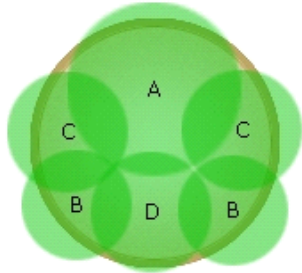

Simply Beautiful®

Long-lasting color. Simple to choose. Simple to use.

#64

Warm Season

The silver color of the Dichondra trails and plays off the hues in metallic Gryphon. The orange New Guinea plays off the stem and leaf under-sides of Gryphon, too. Adding white inputs makes all the colors come alive.

16 in. (40 cm)

1 Lime Vein Begonia

[more...](#)

2 Silver Falls Dichondra

[more...](#)

3 Celebration Orange
New Guinea Impatiens

[more...](#)

4 Celebrette Frost New
Guinea Impatiens