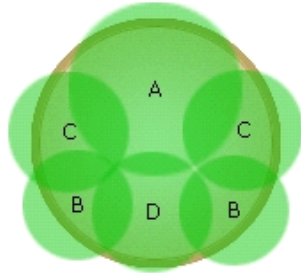

Simply Beautiful®

Long-lasting color. Simple to choose. Simple to use.

#64

Warm Season

The silver color of the Dichondra trails and plays off the hues in metallic Gryphon. The orange New Guinea plays off the stem and leaf under-sides of Gryphon, too. Adding white inputs makes all the colors come alive.

16 in. (40 cm)

1 Lime Vein Begonia

[more...](#)

2 Silver Falls Dichondra

[more...](#)

3 Celebration Orange New Guinea Impatiens

[more...](#)

4 Celebrette Frost New Guinea Impatiens