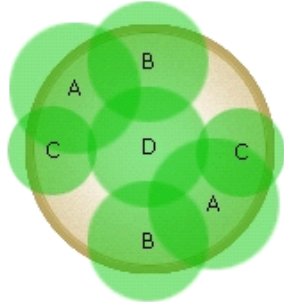

# Simply Beautiful®

Long-lasting color. Simple to choose. Simple to use.

#69

Warm Season

Bring back the simple bluebell (or as the "plant geeks" call it, browallia). It has updated genetics and it looks great in this texture-filled combination.

14 in. (35 cm)

1 Dragon Wing™ Red Begonia

[more...](#)

2 Bells Blue Browallia

[more...](#)

3 Silver Falls Dichondra

[more...](#)

4 Grass Eragrostis elliottii Wind Dancer