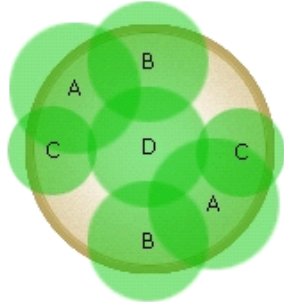

Simply Beautiful®

Long-lasting color. Simple to choose. Simple to use.

#69

Warm Season

Bring back the simple bluebell (or as the "plant geeks" call it, browallia). It has updated genetics and it looks great in this texture-filled combination.

14 in. (35 cm)

1 Dragon Wing™ Red Begonia

[more...](#)

2 Bells Blue Browallia

[more...](#)

3 Silver Falls Dichondra

[more...](#)

4 Grass Eragrostis eliottii Wind Dancer