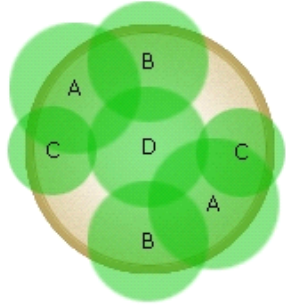

Simply Beautiful®

Long-lasting color. Simple to choose. Simple to use.

#69

Warm Season

Bring back the simple bluebell (or as the "plant geeks" call it, browallia). It has updated genetics and it looks great in this texture-filled combination.

14 in. (35 cm)

1 Dragon Wing™ Red Begonia

[more...](#)

2 Bells Blue Browallia

[more...](#)

3 Silver Falls Dichondra

[more...](#)

4 Grass Eragrostis elliottii Wind Dancer