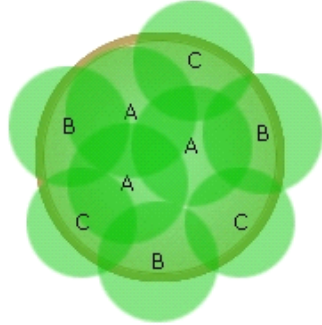

# Simply Beautiful®

Long-lasting color. Simple to choose. Simple to use.

#72

Warm Season

Here's a combo with some aggressive plants playing well together. Homeowners cannot mess this up!

14 in. (35 cm)

1 Dragon Wing™ Pink Begonia

[more...](#)

2 Purple Lady Iresine

[more...](#)

3 Jade Frost Lamium

[more...](#)