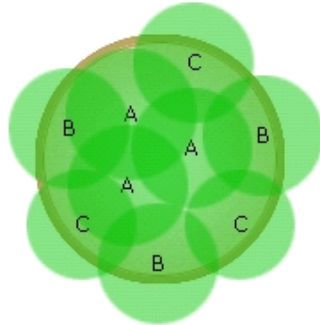

# Simply Beautiful®

Long-lasting color. Simple to choose. Simple to use.

#72

Warm Season

Here's a combo with some aggressive plants playing well together. Homeowners cannot mess this up!

14 in. (35 cm)

1 Dragon Wing™ Pink Begonia

[more...](#)

2 Purple Lady Iresine

[more...](#)

3 Jade Frost Lamium

[more...](#)