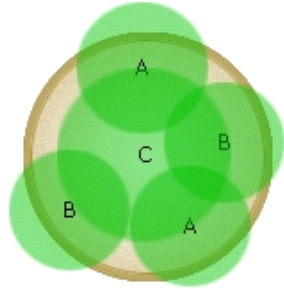

# Simply Beautiful®

Long-lasting color. Simple to choose. Simple to use.

#76

Warm Season

Need color and interest for your shady garden? Here's a combo of big-time plants that play nice in a container display! The colors stay in balance.

14 in. (35 cm)

1 Dragon Wing™ Pink Begonia

[more...](#)

2 Nicodemus Plectranthus

[more...](#)