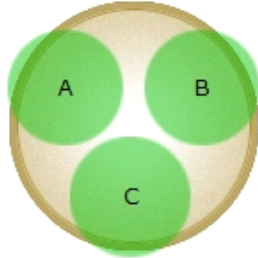

# Simply Beautiful®

Long-lasting color. Simple to choose. Simple to use.

#62

Warm Season

Hot colors can create harmony in the garden. Lamiastrum is a cool element and gives a silver "bling" excitement to this combo.

14 in. (35 cm)

1 Patchwork Red/Fire Exotic Impatiens

[more...](#)

2 Celebrette Red New Guinea Impatiens

[more...](#)

3 Jade Frost Lamium

[more...](#)