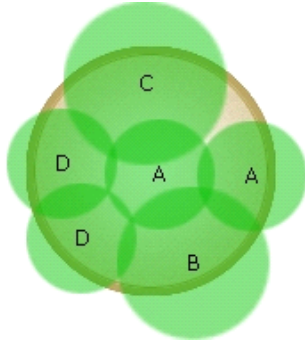

Simply Beautiful®

Long-lasting color. Simple to choose. Simple to use.

2 Warm Season

Place this combination in a bright, sunny spot and don't worry about the Summer heat - these plants LOVE it hot and humid! Be sure to water frequently as the soil in containers tends to dry out faster.

12 to 16 in. (30 to 40 cm)

1 Licorice Helichrysum

[more...](#)

2 Magilla™ Purple Perilla

[more...](#)

3 Titan Blush Vinca

[more...](#)