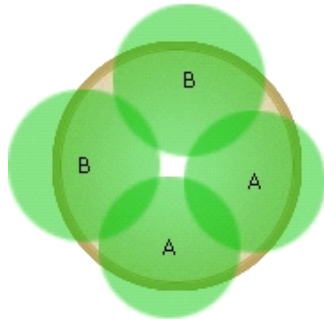

Simply Beautiful®

Long-lasting color. Simple to choose. Simple to use.

7 Warm Season

If you want something really unique and interesting, these two plants offer the best performance with an eye-catching display. The distinctive flower form of Fusion draws attention, while the textured foliage of Live Wire allows for a "touchable" container. Keep the soil moist, especially during high heat conditions.

12 to 16 in. (30 to 40 cm)

1 Live Wire Grass
Isolepis Cernua

[more...](#)

2 Fusion Peach Frost
Exotic Impatiens

[more...](#)