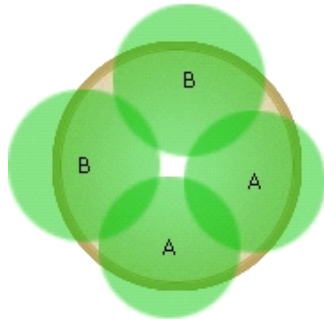

## # 7 Warm Season

If you want something really unique and interesting, these two plants offer the best performance with an eye-catching display. The distinctive flower form of Fusion draws attention, while the textured foliage of Live Wire allows for a "touchable" container. Keep the soil moist, especially during high heat conditions.

12 to 16 in. (30 to 40 cm)

1 Live Wire Grass  
Isolepis Cernua

[more...](#)

2 Fusion Peach Frost  
Exotic Impatiens

[more...](#)