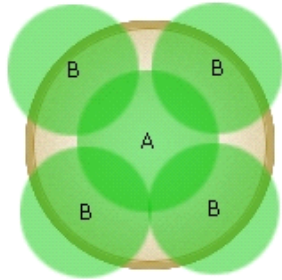

Simply Beautiful®

Long-lasting color. Simple to choose. Simple to use.

**Summer Breeze
Season**

Warm

10 to 12 in. (25 to 30 cm)

1 BabyWing™ Pink Begonia

[more...](#)

2 Celebrette Red New Guinea Impatiens