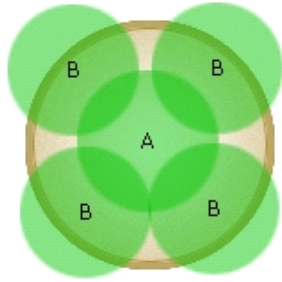

# Simply Beautiful®

Long-lasting color. Simple to choose. Simple to use.

**Summer Breeze  
Season**

**Warm**

10 to 12 in. (25 to 30 cm)

1 BabyWing™ Pink Begonia

[more...](#)

2 Celebrette Red New Guinea Impatiens