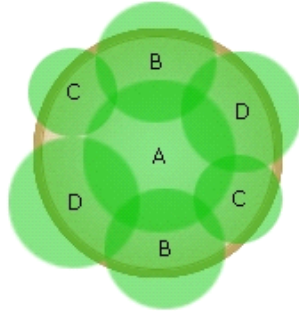

Simply Beautiful®

Long-lasting color. Simple to choose. Simple to use.

23

Warm Season

The deep green foliage and bold bloom patterns tell the story of how four different varieties can grow in harmony. Each offers a stellar performance in a wide range of climatic conditions. Be sure to water regularly during high heat and humidity. Pinch the flowers from the Coleus to encourage more foliage growth.

20 in (50 cm)

1 Dragon Wing™ Pink Begonia

[more...](#)

2 Wizard™ Sunset Coleus

[more...](#)

3 Silver Falls Dichondra

[more...](#)

4 Purple Lady Iresine