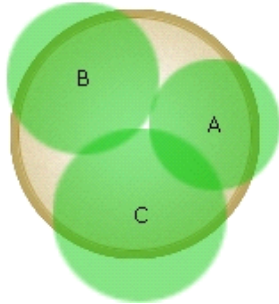

# 37

Warm Season

For a true walk on the wild side, be sure to include the most interesting, out-of-the-ordinary plants you can find! This container features a garden favorite - Begonias - along with unique varieties that really draw your attention. For the best results, plant in partial sun.

8 to 10 in. (20 to 25 cm)

1 BabyWing™ White Begonia

[more...](#)

2 Kong™ Rose Coleus, Premium Shade

[more...](#)

3 Licorice Helichrysum

[more...](#)