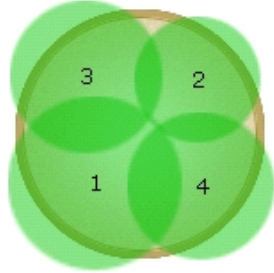

# 43

Warm Season

Petunias from the Ride The Wave family always make a big "splash" when it comes to combination plantings! The spreading habit of Easy Wave allows the other plants in this container to grow up and out so that you get a full view of each plant's beauty. Keep the soil moist so the Petunias and Colocasia can thrive.

10 to 12 in. (25 to 30 cm)

1 Black Magic Colocasia

[more...](#)

2 Grass Pennisetum setaceum

[more...](#)

3 Easy Wave™ Shell Pink Spreading Petunia

[more...](#)