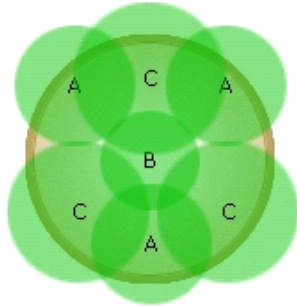

Simply Beautiful®

Long-lasting color. Simple to choose. Simple to use.

Romance

Warm Season

Fiesta™ makes the really big, really double blooms – and they come in dozens of terrific colors! Here we chose Apple Blossom for a soft pink hue. The white flowers of Bacopa contrast nicely with its dark green foliage. Add the spiky Juncus peeking from the center and the container is complete.

14 in. (35 cm)

1 Abunda Giant White Bacopa

[more...](#)

2 Grass Juncus inflexus Blue Arrows

[more...](#)

3 Fiesta Appleblossom Double Impatiens

[more...](#)