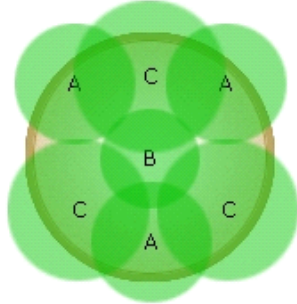

Simply Beautiful®

Long-lasting color. Simple to choose. Simple to use.

Romance

Warm Season

Fiesta™ makes the really big, really double blooms – and they come in dozens of terrific colors! Here we chose Apple Blossom for a soft pink hue. The white flowers of Bacopa contrast nicely with its dark green foliage. Add the spiky Juncus peeking from the center and the container is complete.

14 in. (35 cm)

1 Abunda Giant White Bacopa

[more...](#)

2 Grass Juncus inflexus Blue Arrows

[more...](#)

3 Fiesta Appleblossom Double Impatiens

[more...](#)