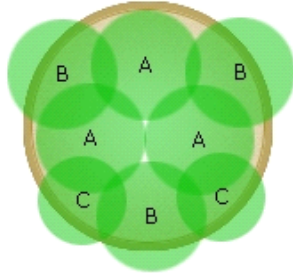

Simply Beautiful®

Long-lasting color. Simple to choose. Simple to use.

Pixie Dust

Warm Season

Dramatic Pinstripe Petunia is the "star" of this mixed combo. Paired here with Sun Spun White Petunia and Aztec Silver Magic Verbena. It's a whimsical and dainty design for sunny gardens. The plants fill and spill over the decorative pot.

18 in.

1 Pinstripe Petunia

[more...](#)

2 Sun Spun™ White Petunia

[more...](#)